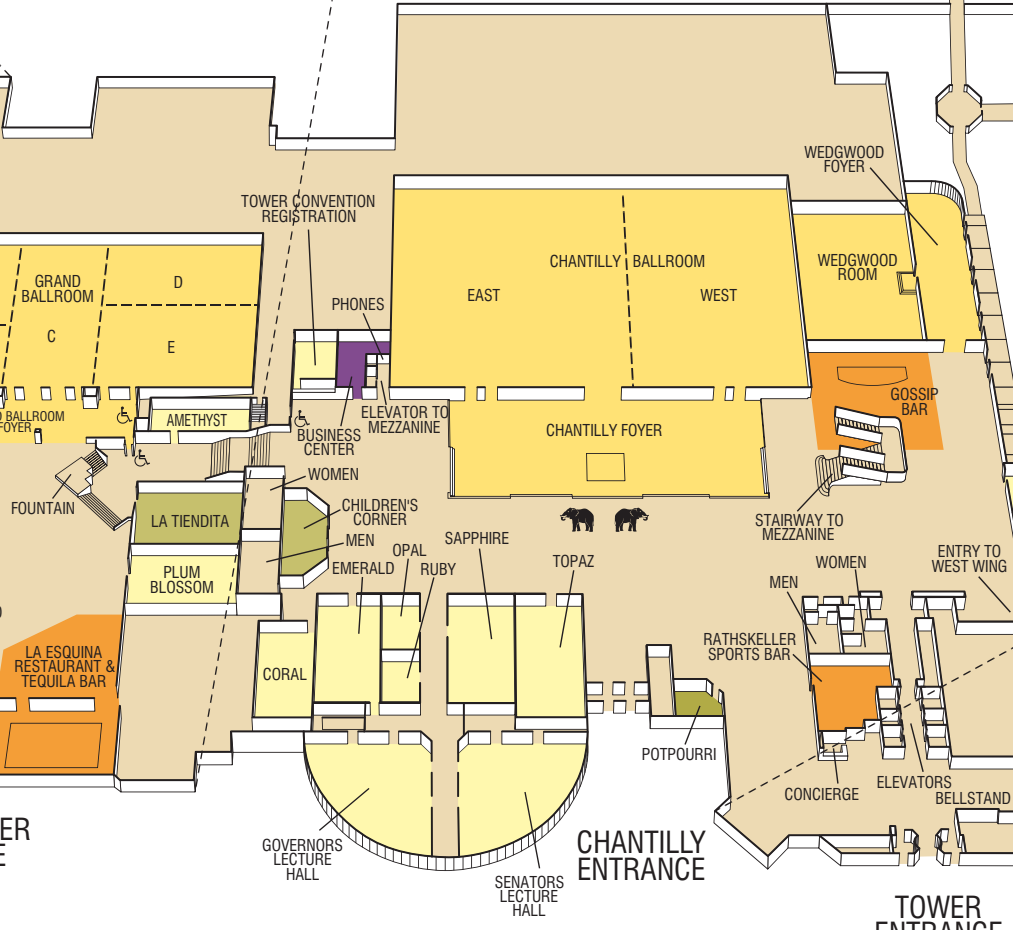

- | | | | |
|--------------------|---|------------------|---|
| Meeting Rooms |  | Health & Fitness |  |
| Ballrooms |  | Anatole Shops |  |
| Restaurants & Bars |  | Hotel Services |  |

ATRIUM I - MEZZANINE

TOWER MEZZANINE LEVEL

ATRIUM II - MEZZANINE

TRINITY EXHIBITION CENTER

ATRIUM I - THIRD LEVEL

ANATOLE SCULPTURE PARK

27TH FLOOR

ATRIUM I & II LOBBY LEVEL

TOWER LOBBY LEVEL

WEST WING

WEST WING ENTRANCE